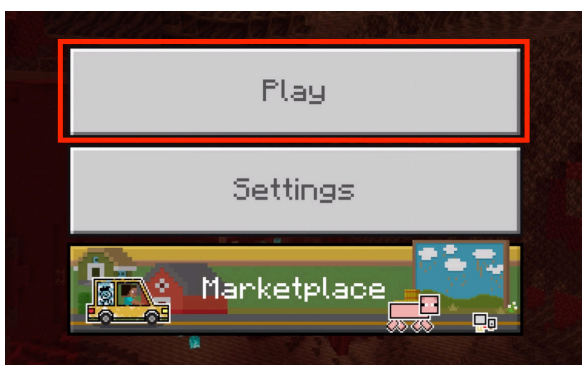

FISHER'S KIDS 2020

SOUNDCRAFT

How to enter the C-A-C SOUNDCRAFT world in Minecraft

Step 1

If you don't have Minecraft already downloaded on your device, visit your app store to download Minecraft onto your Android/Apple device (including tablets and phone).

Apple App Store -

<https://apps.apple.com/au/app/minecraft/id479516143>

Google Play -

<https://play.google.com/store/apps/details?id=com.mojang.minecraftpe>

Step 2

Once downloaded onto your device, click on "Play".

Step 3

Click servers tab, then click "add server". Copy the following details into the text fields.

Server name: Soundcraft

Server address: Souncraft.apexmc.co

Port: 25581

Wait for the ping to turn green, then click "join server".