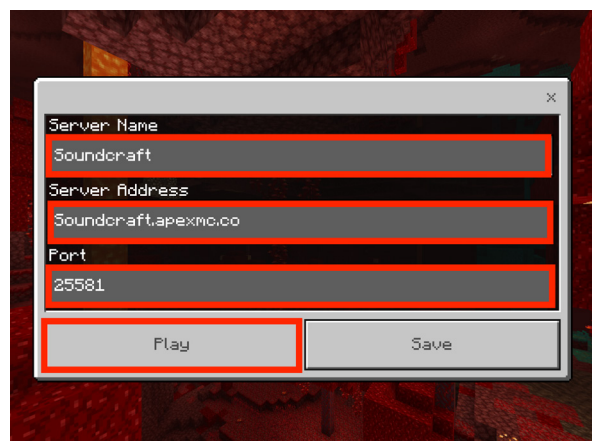

Step 3

Click servers tab, then click "add server". Copy the following details into the text fields.

Server name: Soundcraft

Server address: Souncraft.apexmc.co

Port: 25581

Wait for the ping to turn green, then click "join server".

Step 4

After adding these details for the first time, you'll always be able to find and play Soundcraft in your "Servers" tab!